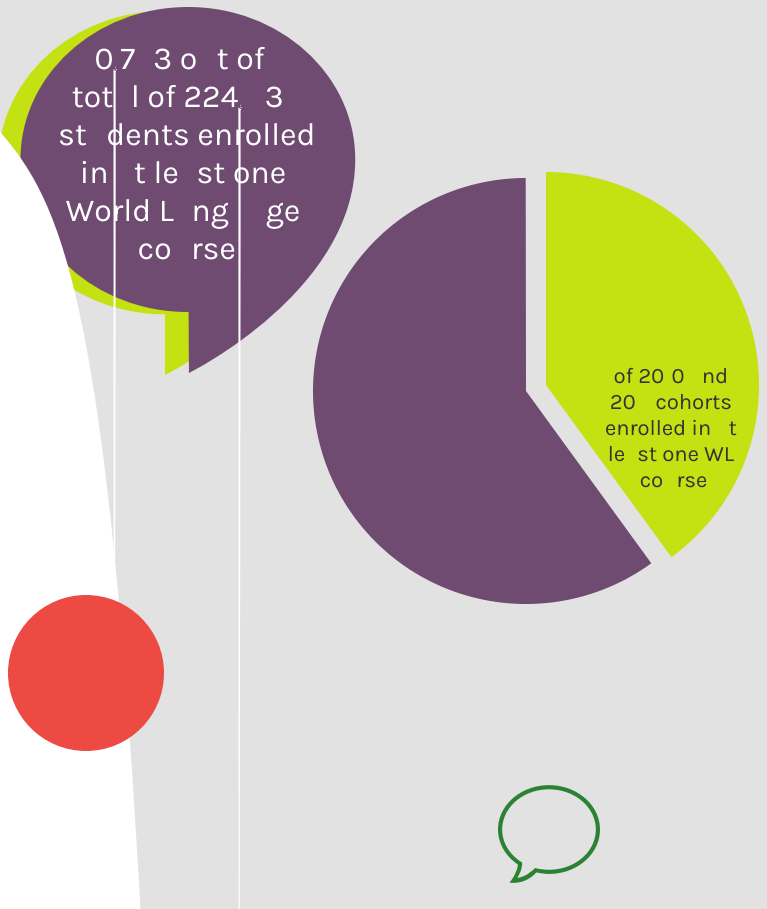

World Language Course Linking to **CASSIE** Institutions

Descriptive statistics for 200 and 20 of all first-time freshmen cohorts

World Learning Course linking to **CASSIE institutions**

Descriptive statistics for 200 and 201 fall first-time freshmen cohorts